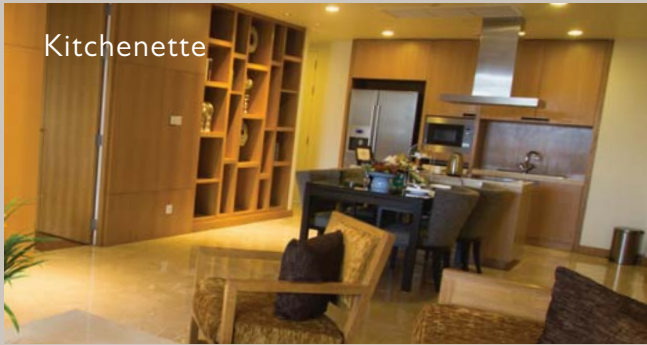

The suite totals 135 square metres and comprises separate living and dining areas, two bedrooms, kitchenette as well as spacious private balcony with oversized daybed.

Both the master bedroom and second bedroom contain king-sized beds, and each bedroom likewise has its own private bathroom with shower and bathtub. Bathrooms also feature luxury amenities by L'Occitane.

With its roomy comfort for up to six guests, elegant colonial-style furnishings, modern technologies and many other thoughtful conveniences, Leisure Suite accommodation at InterContinental Hua Hin Resort will make your family holiday truly memorable.

INTERCONTINENTAL®
HUA HIN RESORT

Master bedroom with king-sized bed

Second bedroom with king-sized bed

Kitchenette

Private spacious balcony

Living and dining areas

Bathroom

IN-ROOM FACILITIES AND AMENITIES

INTERCONTINENTAL.
HUA HIN RESORT

ENTERTAINMENT

- 3 40-inch LED TVs
- CD/DVD player (on request)
- International satellite channels

BATHROOM FACILITIES

- Two bathrooms each with separate shower and bathtub
- Guest toilet
- Double bathroom vanity
- Luxurious bathroom amenities by L'Occitane
- Bathrobe
- Hair dryer
- Slippers